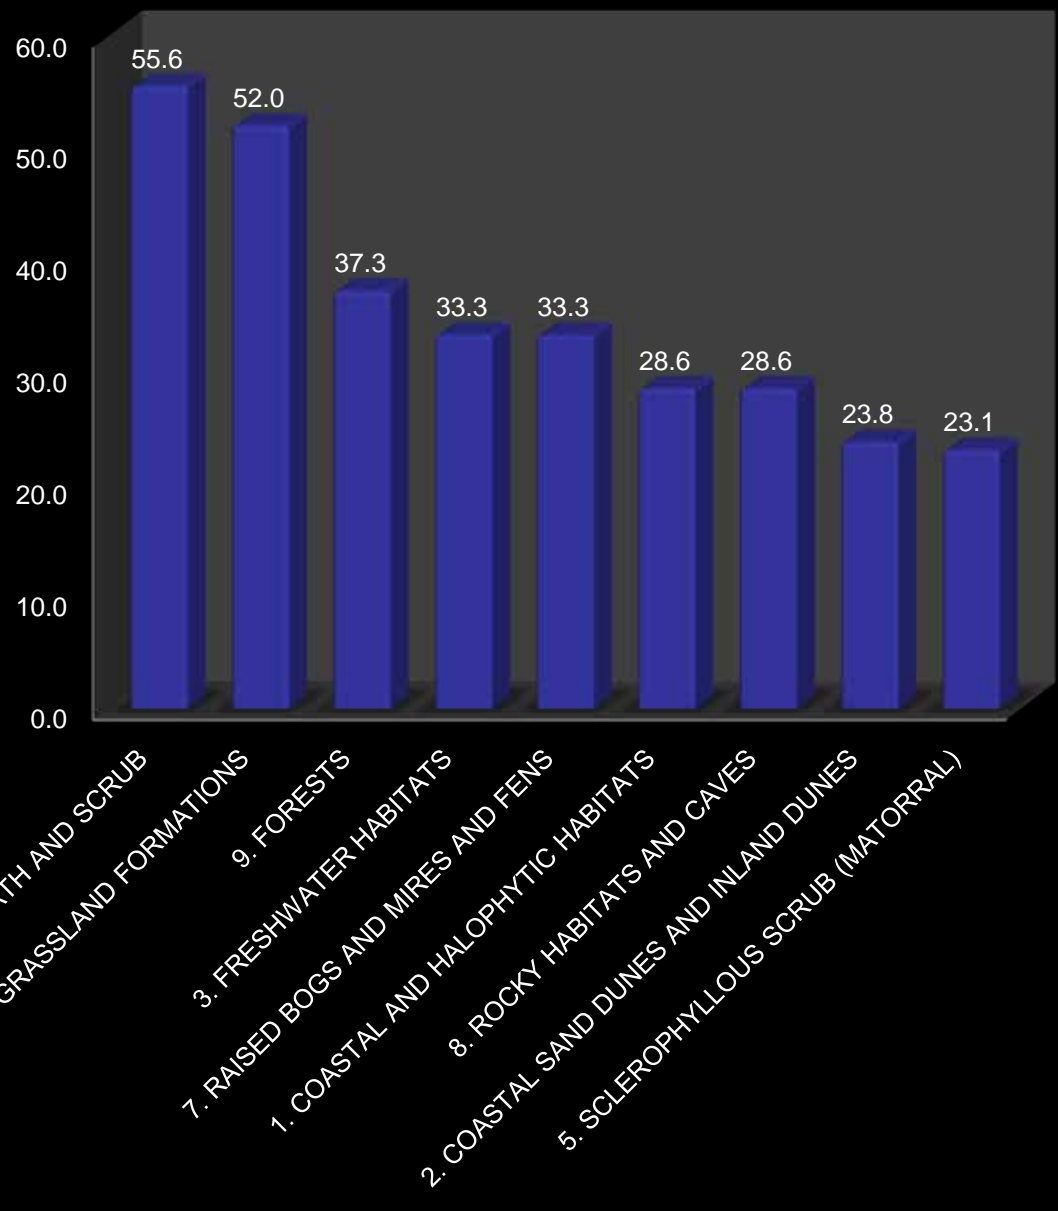

# Turning protected area authorities from managers to guardians

Collecting best practice example and producing management guidance

From marine areas to mountains

There are examples for 35% of the habitats listed in the directives